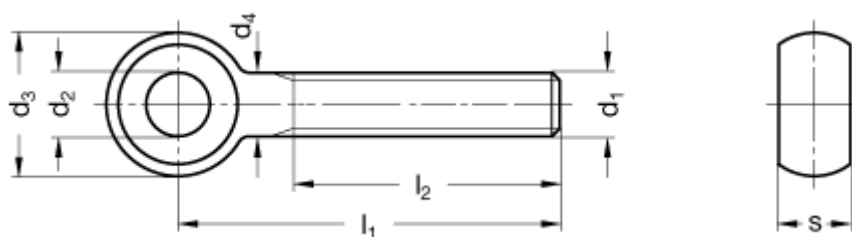

Data Sheet

Article number: 201524M12120NI

Description: E+G Eye screws
GN 1524-M12-120-NI

Measures

$d_1 = M12$

$d_2 = 12$

$d_3 = 25$

$d_4 = 12$

$l_1 = 120$

$l_2 = 60$

$s = 14$